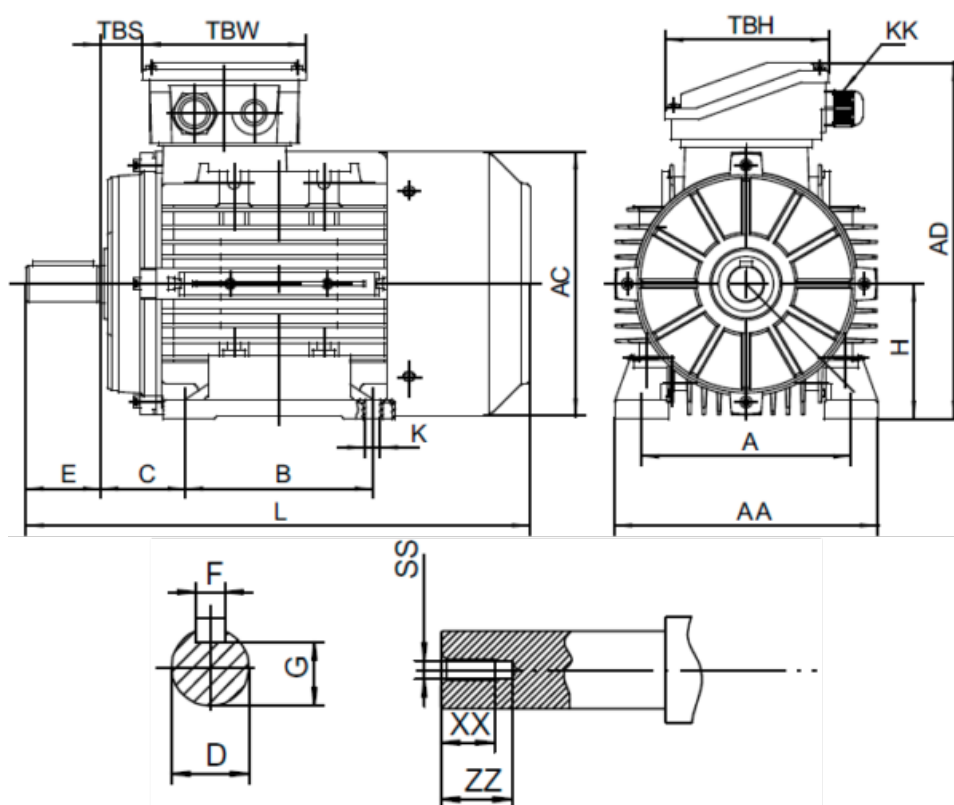

Data Sheet

Article number: 2518003002120140

Description: Kleedrive T3A 90L2-2 3.0kw 2800 rpm UL/CSA
3x230/400V 50 HZ IP55 B3 Eff=82,7%

Measures

A = 140	F = 8	TBW = 109
AA = 176	G = 20	XX = 19
AC = Ø177	H = 60	ZZ = 25
AD = 235	KK = -	
B = 125	L = 138	
C = 56	SS = M8	
D = Ø24	TBH = 109	
E = 50	TBS = 28.5	